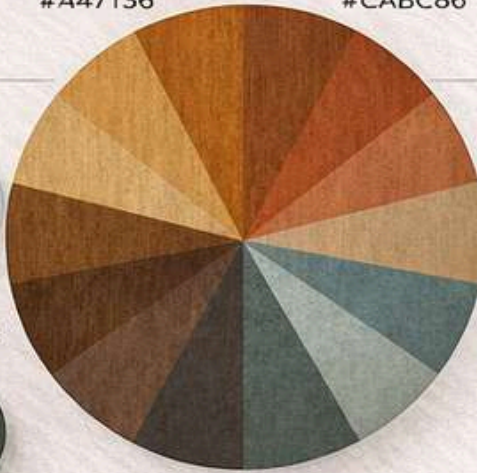

MODERN COLORS