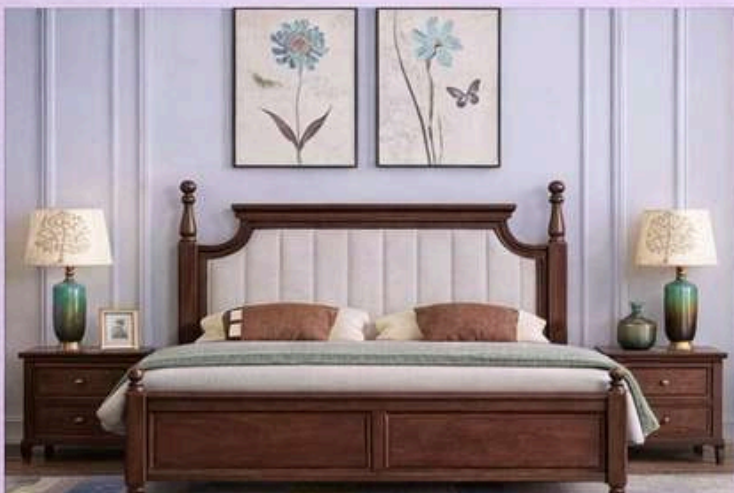

Sisam Sangwan Mango

CLASSIC SLOTTED BED

- Traditional design with a gently curved headboard
- Slotted headboard made with durable solid wood

Sisam Sangwan Mango

ELEGANT BED WITH FABRIC PANEL

- Refined wooden frame with an upholstered headboard
- Soft cream-colored fabric panel for a sophisticated look