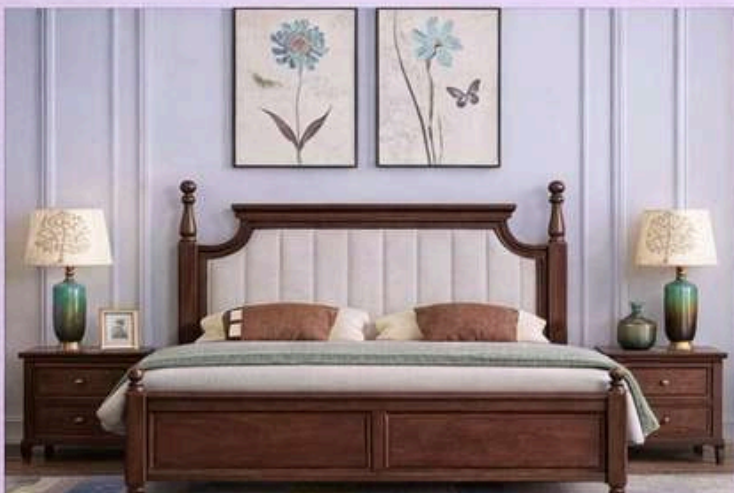

ELEGANT BED WITH FABRIC PANEL

- Refined wooden frame with an upholstered headboard
- Soft cream-colored fabric panel for a sophisticated look

WOOD OPTIONS

SISAM

Warm golden tone
with striking natural grains

SANGWAN

Rich brown color with
bold, wavy grain patterns

MANGO

Warm rustie tone with
smooth, flowing texture