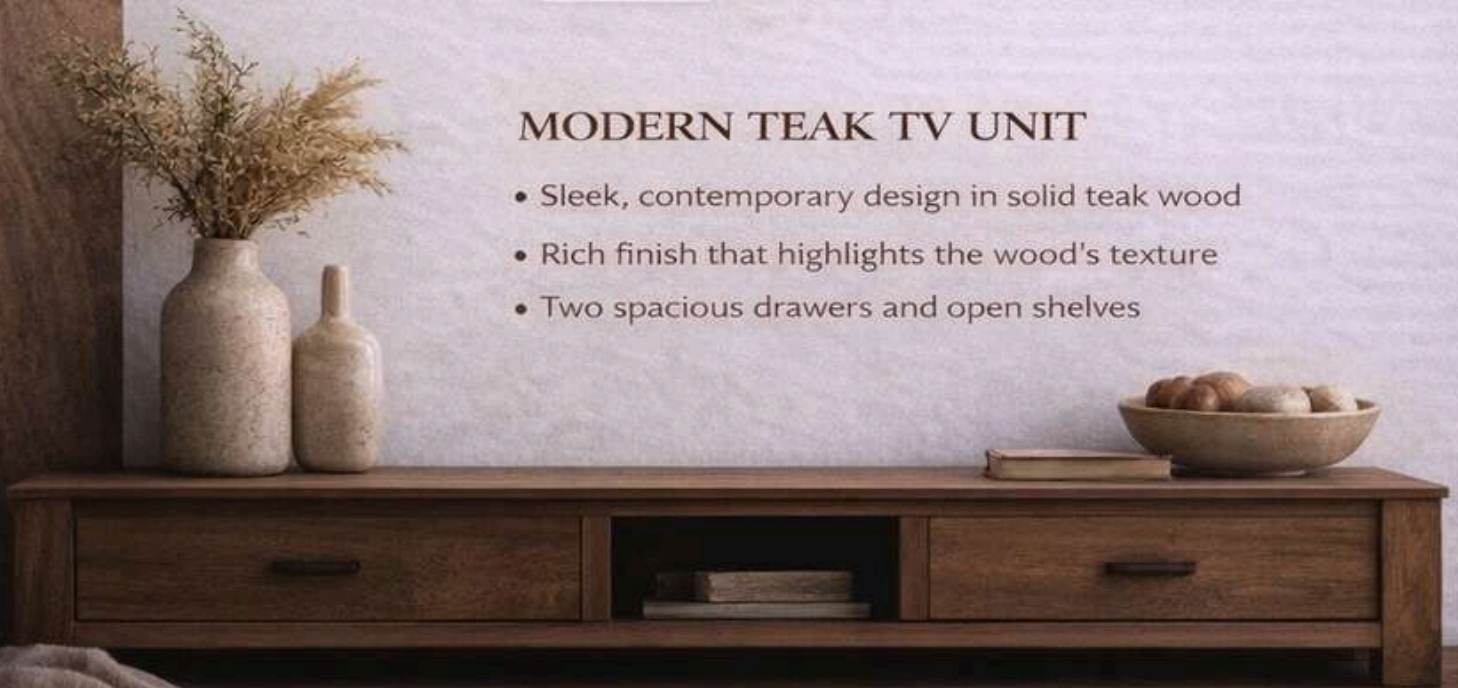

 +91 98765 43210

 info@teakotales.com

Scan to Chat
on WhatsApp

MODERN TEAK TV UNIT

- Sleek, contemporary design in solid teak wood
- Rich finish that highlights the wood's texture
- Two spacious drawers and open shelves

PREMIUM TEAK WOOD FURNITURE | TIMELESS CRAFTSMANSHIP | CUSTOMIZED TO YOUR STYLE

/ TeakOTales

© 2024 Teak O Tales. All rights reserved.